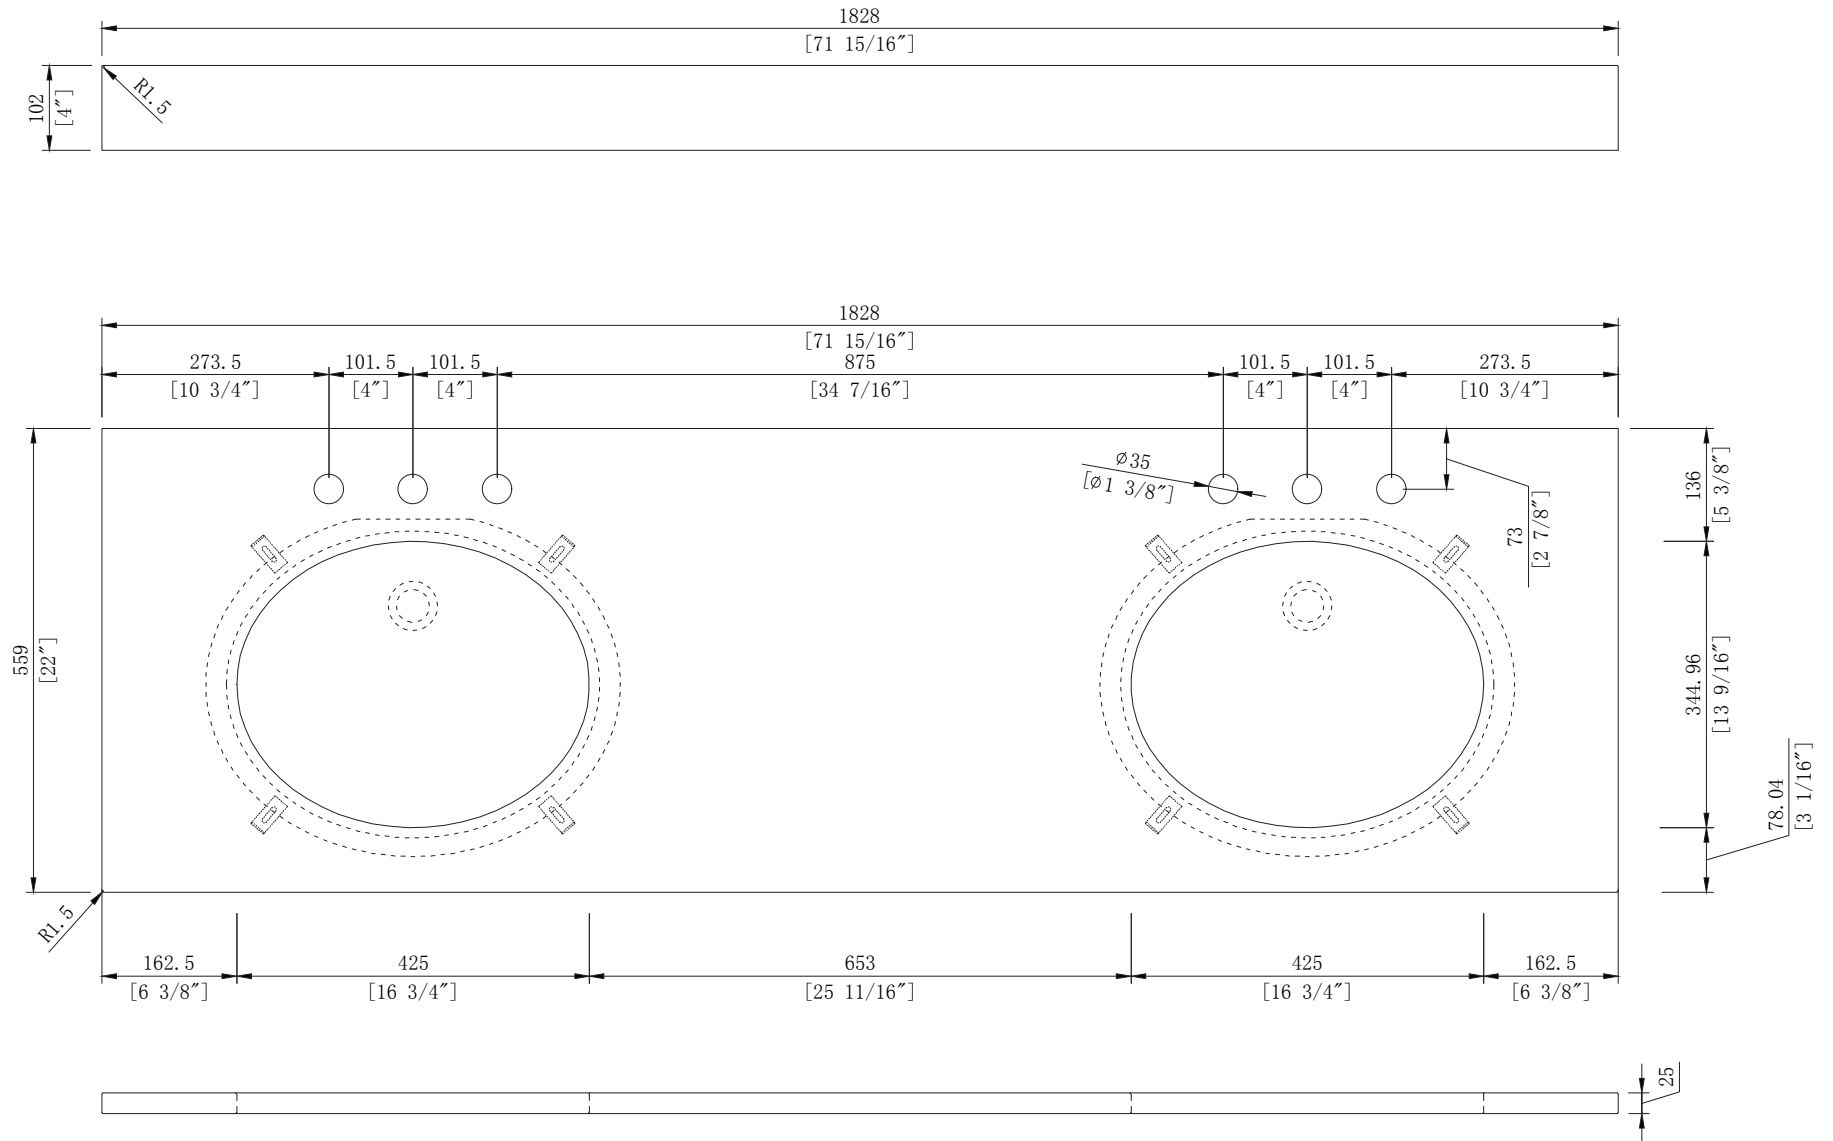

WATER CREATION

MODEL: CW-QUEEN72

MODEL: CW-QUEEN72

MODEL: CW-QUEEN72

MODEL: CW-QUEEN72

MODEL: QUEEN-M-2136

MODEL: QUEEN-M-2136